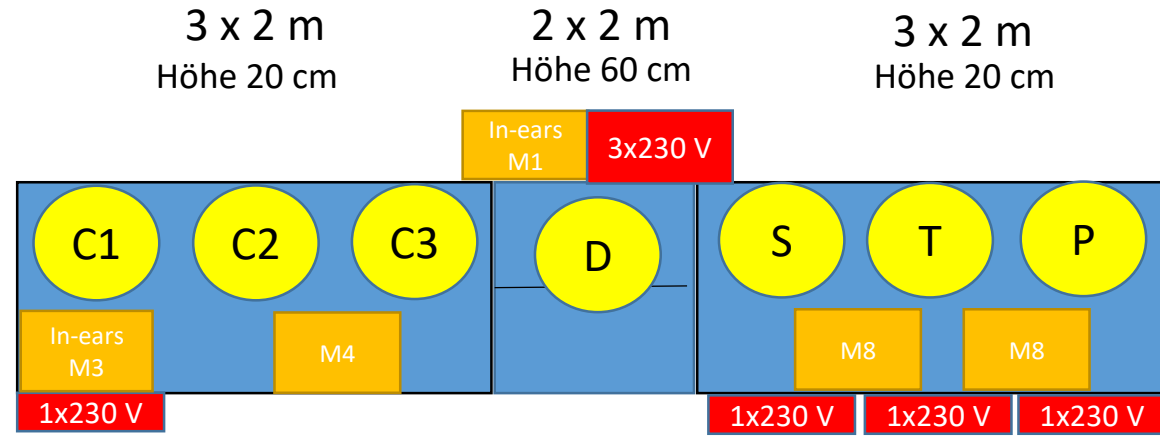

Bühnenplan Aretha -The Queen of Soul- (ab 8 m Breite)

-  Position der MusikerInnen
-  Podest
-  Monitoring

- D = Drums
- B = Bass
- G = Gitarre
- K = Keyboards
- P = Posaune
- T = Trompete
- S = Saxophone
- L = Leadvocals
- C = Chor

Bühnengröße:
Breite: minimal 8 m
Tiefe: minimal 5 m
Höhe: 0,5-1 m

Bühnenfront