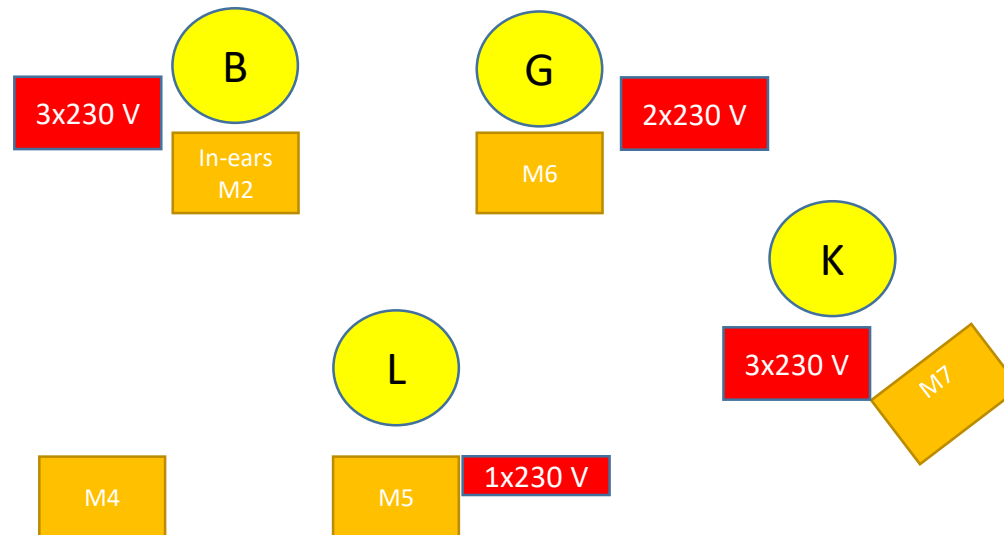

Bühnenplan Aretha -The Queen of Soul- (ab 8 m Breite)

-  Position der MusikerInnen
-  Podest
-  Monitoring

- D = Drums
- B = Bass
- G = Gitarre
- K = Keyboards
- P = Posaune
- T = Trompete
- S = Saxophone
- L = Leadvocals
- C = Chor

Bühnengröße:
Breite: minimal 8 m
Tiefe: minimal 5 m
Höhe: 0,5-1 m

Bühnenfront